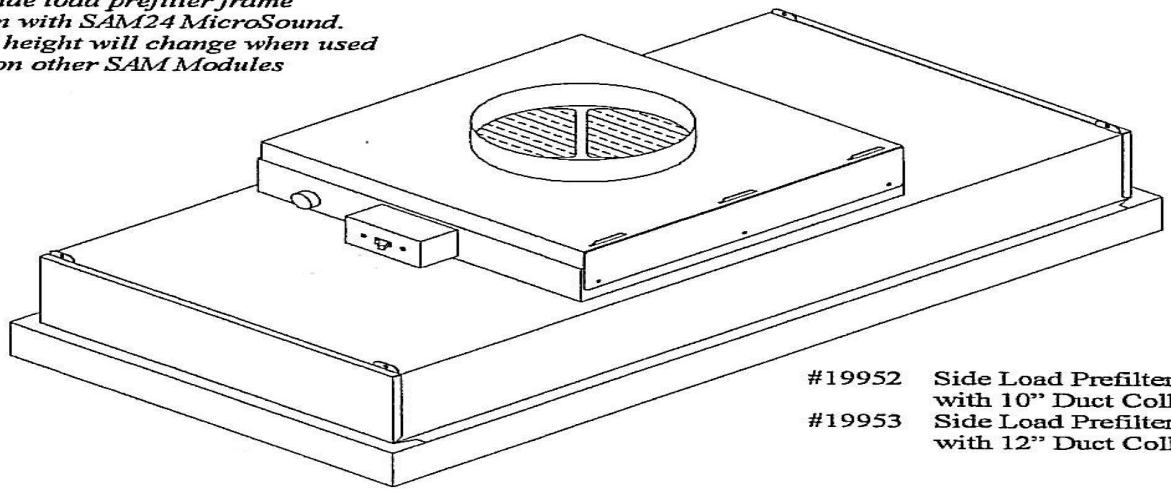

# Duct Collar Adaptors

by Clean Rooms International

Side load prefilter frame  
shown with SAM24 MicroSound.  
Overall height will change when used  
on other SAM Modules

- #19952 Side Load Prefilter Frame with 10" Duct Collar
- #19953 Side Load Prefilter Frame with 12" Duct Collar